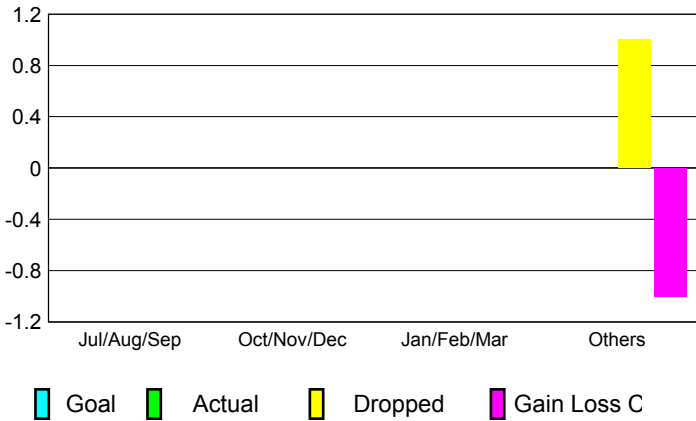

GMT: **MICHAEL BUTLER**

Location: **LOUISIANA**

GMT CA: **1**

**CLUBS**

Month	New Club Goal	Actual New Clubs	Actual Dropped Clubs	Gain/Loss of Clubs
<b>2012-2013</b>				
Jul/Aug/Sep	0	0	0	0
Oct/Nov/Dec	0	0	0	0
Jan/Feb/Mar	0	0	0	0
Apr/May/June	0	0	1	-1
<b>Totals</b>	<b>0</b>	<b>0</b>	<b>1</b>	<b>-1</b>

**Club Results 2012-2013**  
Goal, New, Dropped, Gain/Loss

**YTD Status Quo Clubs 2012-2013**

Status Quo Clubs Compared to Status Quo Members

**Club Gain/Loss 2012-2013**

**MEMBERSHIP**

Month	Net Memb Goal	Actual New Memb	Actual Dropped Memb	Gain/Loss of Memb
<b>2012-2013</b>				
Jul/Aug/Sep	0	23	19	4
Oct/Nov/Dec	0	19	15	4
Jan/Feb/Mar	0	8	39	-31
Apr/May/June	0	16	50	-34
<b>Totals</b>	<b>0</b>	<b>66</b>	<b>123</b>	<b>-57</b>