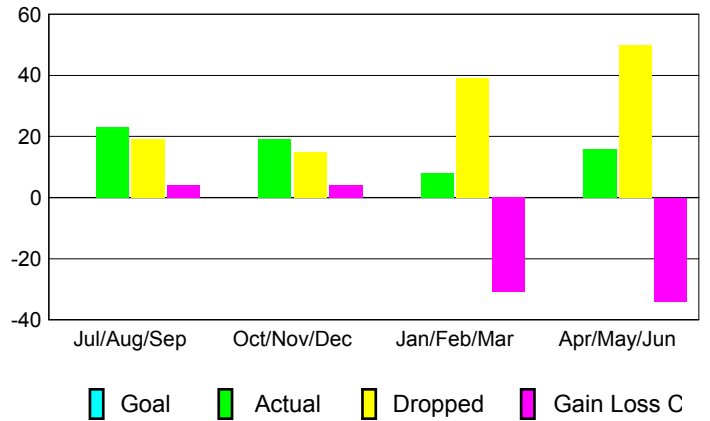

GMT: **MICHAEL BUTLER**

Location: **LOUISIANA**

GMT CA: **1**

**CLUBS**

Month	New Club Goal	Actual New Clubs	Actual Dropped Clubs	Gain/Loss of Clubs
<b>2012-2013</b>				
Jul/Aug/Sep	0	0	0	0
Oct/Nov/Dec	0	0	0	0
Jan/Feb/Mar	0	0	0	0
Apr/May/June	0	0	1	-1
<b>Totals</b>	<b>0</b>	<b>0</b>	<b>1</b>	<b>-1</b>

**Club Results 2012-2013**  
Goal, New, Dropped, Gain/Loss

**YTD Status Quo Clubs 2012-2013**

Status Quo Clubs Compared to Status Quo Members

**Club Gain/Loss 2012-2013**

**MEMBERSHIP**

Month	Net Memb Goal	Actual New Memb	Actual Dropped Memb	Gain/Loss of Memb
<b>2012-2013</b>				
Jul/Aug/Sep	0	23	19	4
Oct/Nov/Dec	0	19	15	4
Jan/Feb/Mar	0	8	39	-31
Apr/May/June	0	16	50	-34
<b>Totals</b>	<b>0</b>	<b>66</b>	<b>123</b>	<b>-57</b>

**Membership Results 2012-2013**  
Goal, New, Dropped, Gain/Loss

**Gender Comparison 2012-2013**

**Membership Gain/Loss 2012-2013**